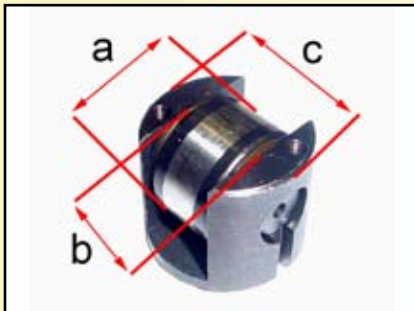

TYPE B			
#	DIMENSIONS	#	DIMENSIONS
71076 KOMATSU	40x140x34	71899 KOMATSU	35x117x30
71926 KOMATSU	40x112x32	71890 KOMATSU	45x138x40

TYPE C			
#	DIMENSIONS	#	DIMENSIONS
71105	50x123x43	71878 KOMATSU	35x104x38
72077 KOMATSU	30x94x31	71880 MITSUBISHI	45x121x36
71875 TCM	40x118x32	71881 TOYOTA	35x97x30
71876 TOYOTA	40x108x36	71884 NISSAN	35x105x30
71877 NISSAN	45x138x36	36482 TOYOTA	40x124x43

TYPE D			
#	DIMENSIONS	#	DIMENSIONS
71087 TOYOTA	40x103x30	71892 TOYOTA	45x113x31
71620 TOYOTA	35x91x21	71893 TCM	35x88x25
71891 MITSUBISHI	50x138x46		

Mast Roller Sides

TYPE		DIMENSIONS			
#		a	b	c	d
71101		a = 80	b = 44	c = 42	d = 20
71104		a = 59,5	b = 30	c = 52	d = 24
36945	TOYOTA	a = 51,8	b = 24	c = 45	d = 22
37005		a = 70	b = 23	c = 80	d = 25
37006	MITSUBISHI	a = 80	b = 36	c = 42	d = 20
37007		a = 74,3	b = 22	c = 58,5	d = 25
37008		a = 74,3	b = 22	c = 65	d = 25
37009		a = 68,3	b = 24	c = 62	d = 25
37010		a = 85	b = 36	c = 52	d = 25
37011		a = 88	b = 40	c = 58	d = 31
37165	TCM	a = 70,5	b = 30	c = 40	d = 22
37193		a = 75	b = 30	c = 40	d = 22