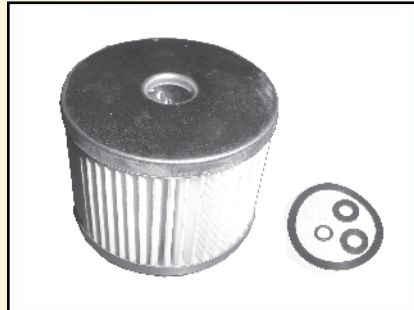

Original Code:		
Interklark Code: 81196		
ISUZU, NISSAN		
a	b	c
55	73	16