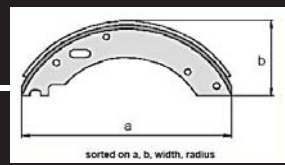

# BRAKE SHOES

Original Code:			
Interklark Code: <b>528390</b>			
JUNGHEINRICH			
a	b	width	radius
153	68	40	

Original Code:			
Interklark Code: <b>504135</b>			
JUNGHEINRICH			
a	b	width	radius
152	58	40	90